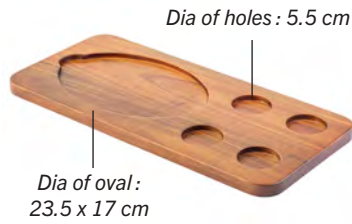

Compatible Ramekins:

- RAM2FBKEU
- RAM2FWEU
- RAM2WEU
- RAM2BKEU
- RAM3WEU
- RAM3RWEU
- RAM3RREU
- RAM3RBKEU
- RAM3RXEU
- RAM4RWEU
- RAM4RBKEU
- 5073
- 5063

10709

Fatija Serving Board
Acacia Wood, Rectangular
Fits 10746

47 x 22.5 x 2cm

1/12

31.01 €