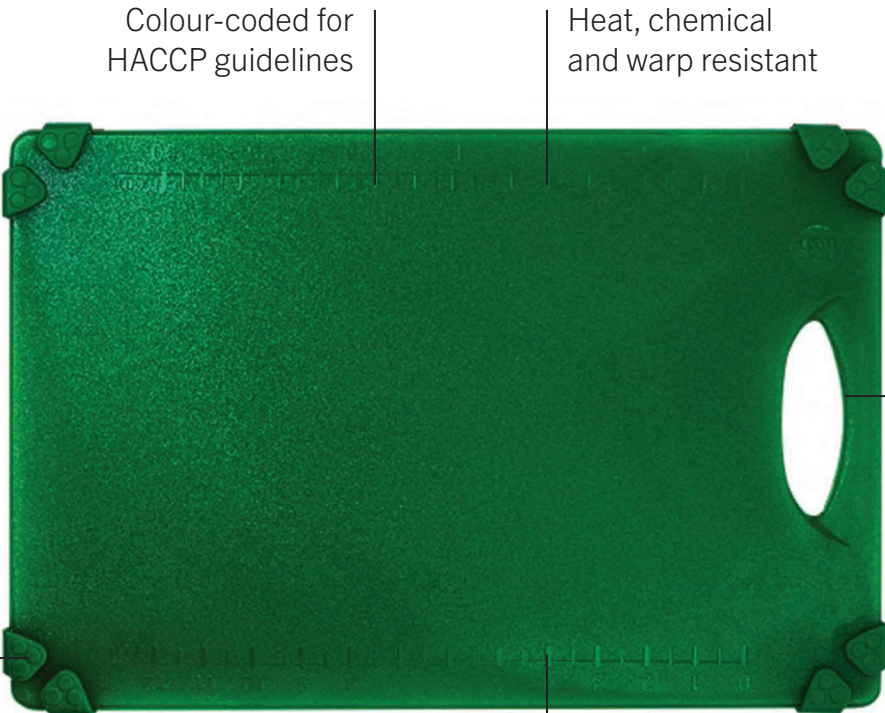

38 x 50 x 1.3cm

1/6

32.64 €

Polypropylene Grippy Cutting Boards with TPE Grips

45.5 x 61 x 1.3cm

1/6

39.66 €

THESE  
BOARDS  
REALLY  
MAKE  
THE  
CUT