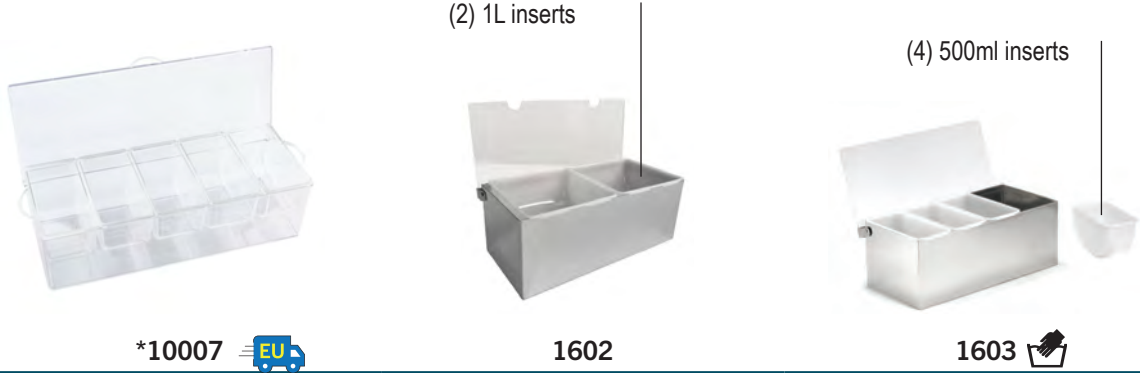

CONDIMENT DISPENSERS AND CADDY | ACCESSORIES*

*10007	1602	1603
Polystyrene Condiment Dispensers 5 x 565ml Inserts, enclosed bottom	Condiment Dispensers Stainless Steel with enclosed bottom 2 Compartment Holders	Condiment Dispensers Stainless Steel with enclosed bottom 4 Compartment Holders
41 x 16 x 12.5cm	30.5 x 14 x 11.5cm	30.5 x 15 x 12.5cm
6/6	1/16	1/16
33.11 €	70.74 €	63.89 €