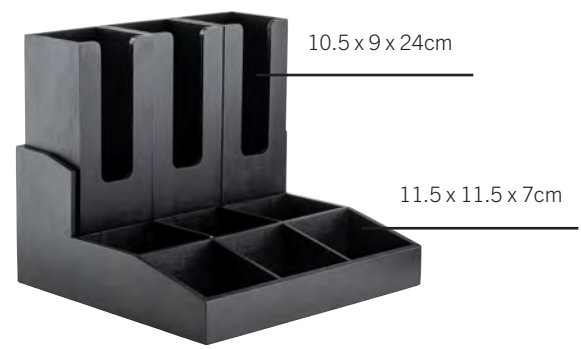

NEW

**HOT BEVERAGE | COFFEE CONDIMENT ORGANIZERS**

NEW 12689

Coffee Condiment Organizer,  
Natural Bamboo,  
(9) Compartments,  
(3) Cup/Lid Holders

38 x 35.5 x 19cm

1/2

52.80 €

NEW 12690