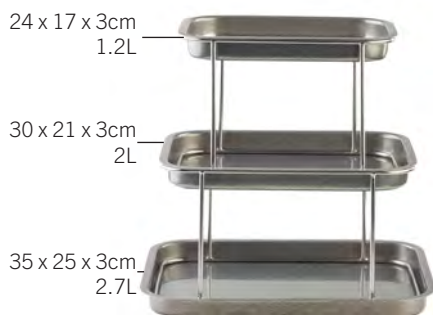

12064

Rectangular 3-Tiered Sharing Tower, Stainless Steel, Vintage Finish

Tower : 37.5 x 27.5 x 35cm

1/4

163.20 €