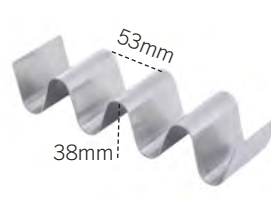

TRS34

Taco Taxi™ Server,
Holds 3-4 Tacos
Brushed Stainless Steel

19 x 5.5 x 4cm

1/48

6.90 €