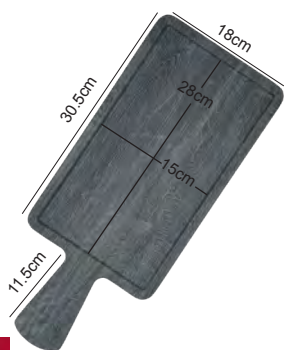

NEW

12450EU

Smokehouse Melamine Collection
Rectangular Serving Paddle Gray

30.5 x 18 cm with 11.5cm handle

6/12

20.25 €