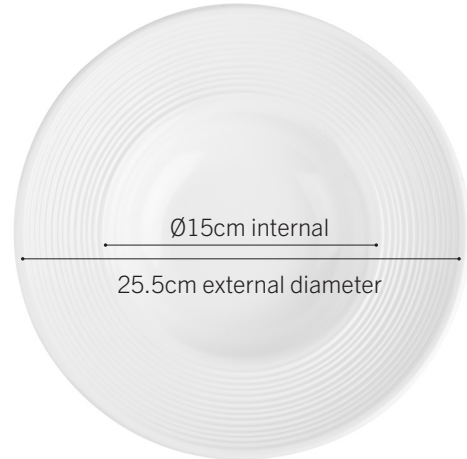

PULITO COLLECTION™

SERVEWARE

Attention: Melamine is not microwave or oven safe.

123460EU