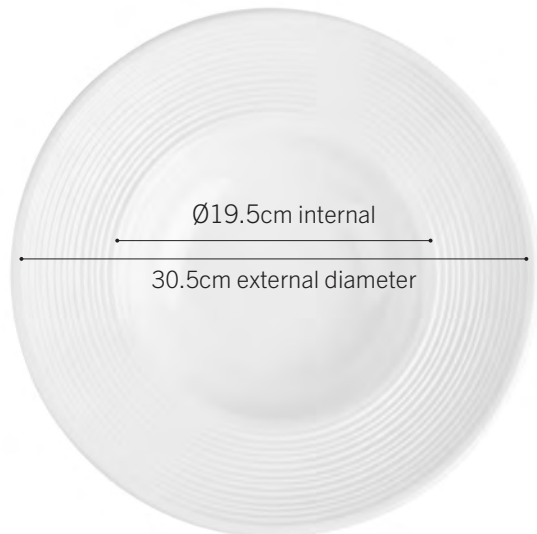

PULITO COLLECTION™

SERVEWARE

Attention: Melamine is not microwave or oven safe.

123460EU

11147EU