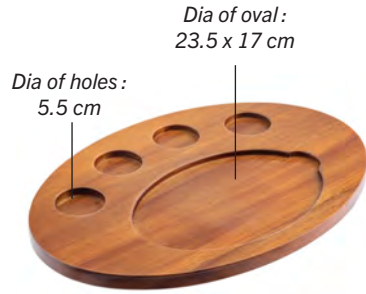

47 x 22.5 x 2cm

1/12

**31.01 €**

**10710**

Serving Board  
Acacia Wood, Oval  
Fits 10746

43.5 x 31 x 2cm

1/12

**36.12 €**