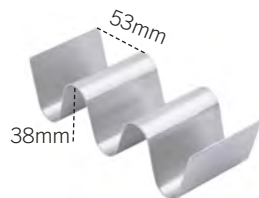

TRS23

Taco Taxi™ Server,
Holds 2-3 Tacos
Brushed Stainless Steel

14 x 5.5 x 4cm

1/48

5.61 €