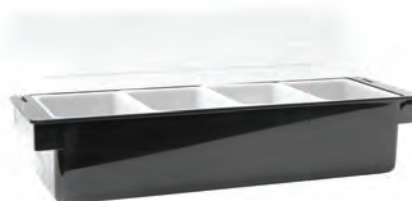

103

4 Compartment Holder
4 x 800ml, enclosed bottom

49.5 x 15.5 x 11cm

1/6

34.84 €