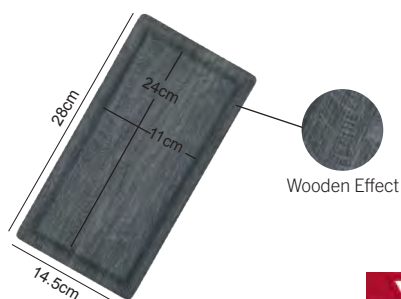

NEW

12453EU

Smokehouse Melamine Collection
Rectangular Serving Tray Gray

28 x 14.5 x 1.5cm

6/12

13.97 €