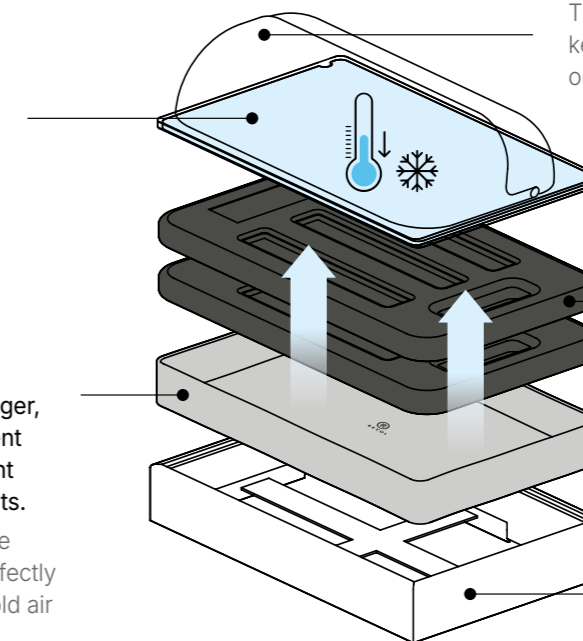

Des plaques eutectiques de fabrication française garantissant le respect des normes alimentaires.

French-made eutectic plates guaranteeing compliance with food-hygiene standards.

Une élégante ceinture en bois massif.

An elegant solid wooden girdle.