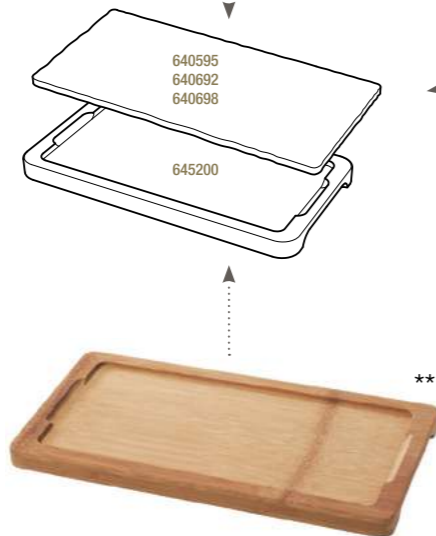

Noir brut - Matt slate style

643602 6
11,5 x 8 x 1 cm
4 1/2 x 3 1/4 x 1/2"
8,96€ HT

Noir brut - Matt slate style

643456 6
29 x 13,4 x 1,5 cm
11 1/2 x 5 1/4 x 1/2"
19,12€ HT

Noir brut - Matt slate style

640595 6
25 x 12 x 0,7 cm
9 3/4 x 4 3/4 x 1/4"
14,55€ HT

Noir brut - Matt slate style

640692 6
25 x 12 x 0,7 cm
9 3/4 x 4 3/4 x 1/4"
14,68€ HT

Noir brut - Matt slate style

640698 6
25 x 12 x 0,7 cm
9 3/4 x 4 3/4 x 1/4"
14,68€ HT

PLATEAU POUR PLANCHE 25 X 12 CM
LINER TRAY FOR TRAY 9 3/4 X 4 3/4"

Bambou - Bamboo

645200 6
28,5 x 15 x 1,7 cm
11 1/4 x 6 x 3/4"
15,86€ HT