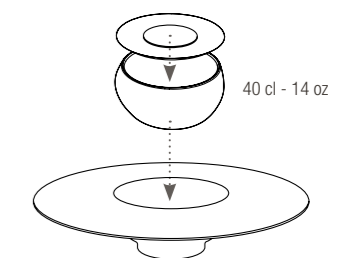

Couvercle + bol 40 cl + assiette Sphère
Lid + 40 cl - 14 oz bowl + Sphère plate

**(1) OR VÉRITABLE
REAL GOLD**
Incompatible micro-ondes
et lave-vaisselle.
Incompatible with microwave
and dishwasher.

(2) SOLAR STORM
Incompatible salamandre
et congélateur.
Incompatible with salamander
grills and freezer.