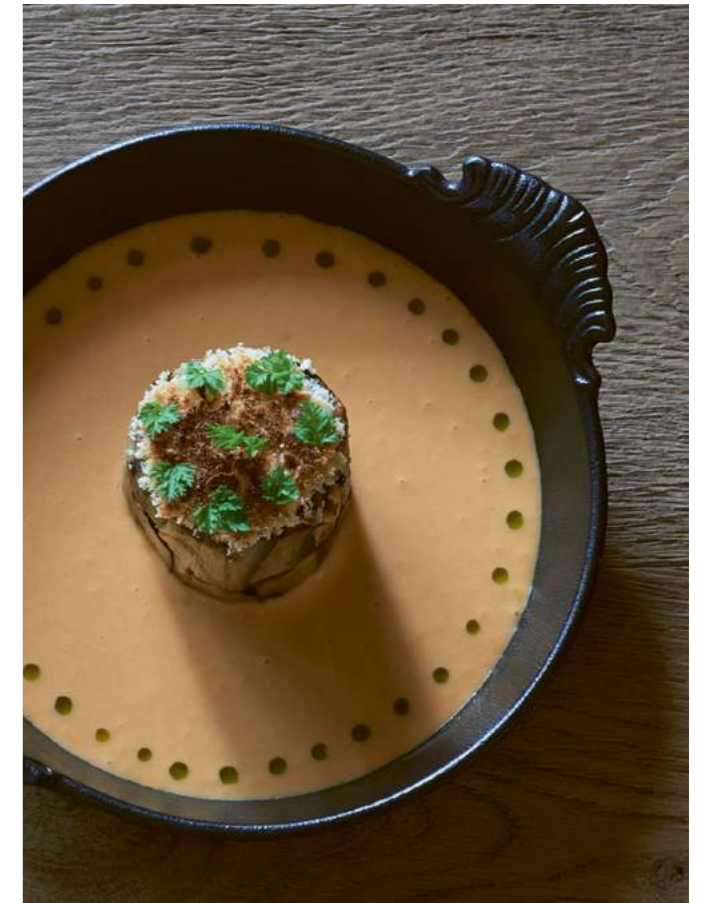

FRENCH CLASSICS

COLLECTION