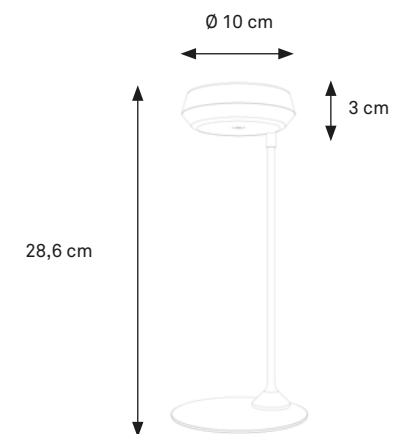

TABLE LAMP MIRAI® COLLECTION

OPTION:

Place the metal base underneath a tablecloth and simply attach the pole with build-in magnet to that metal base.

MATERIAL: ALUMINUM
IP 52 RATED

WARM WHITE 2300 KELVIN
+ 2700 KELVIN + RGB INCLUDED