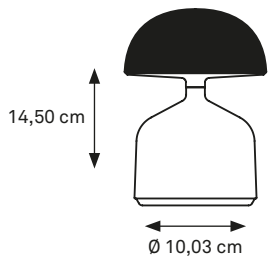

TABLE LIGHTING

DEMOISELLE SMALL COLLECTION

BOWL