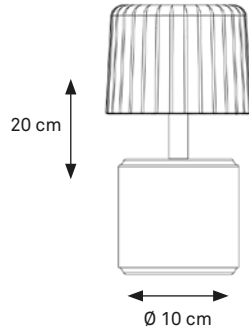

TABLE LIGHTING

COSMOS SMALL COLLECTION

APOLLO SMALL

VEGA SMALL

ASTRA SMALL

SIRIUS SMALL

ORION SMALL

NOVA SMALL

MATERIAL: ALUMINUM
IP 52 RATED

WARM WHITE 2300 KELVIN + 2700 KELVIN + RGB INCLUDED