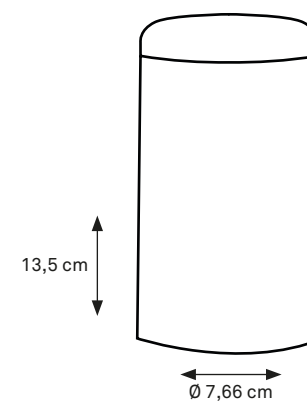

TABLE LIGHTING

MOJO COLLECTION

WARM WHITE 2300 KELVIN
+ 2700 KELVIN
+ RGB INCLUDED

MOJO

CODE: 059

MATERIAL: PC
IP 52 RATED

MOJO includes 3 different
colored clip-on caps