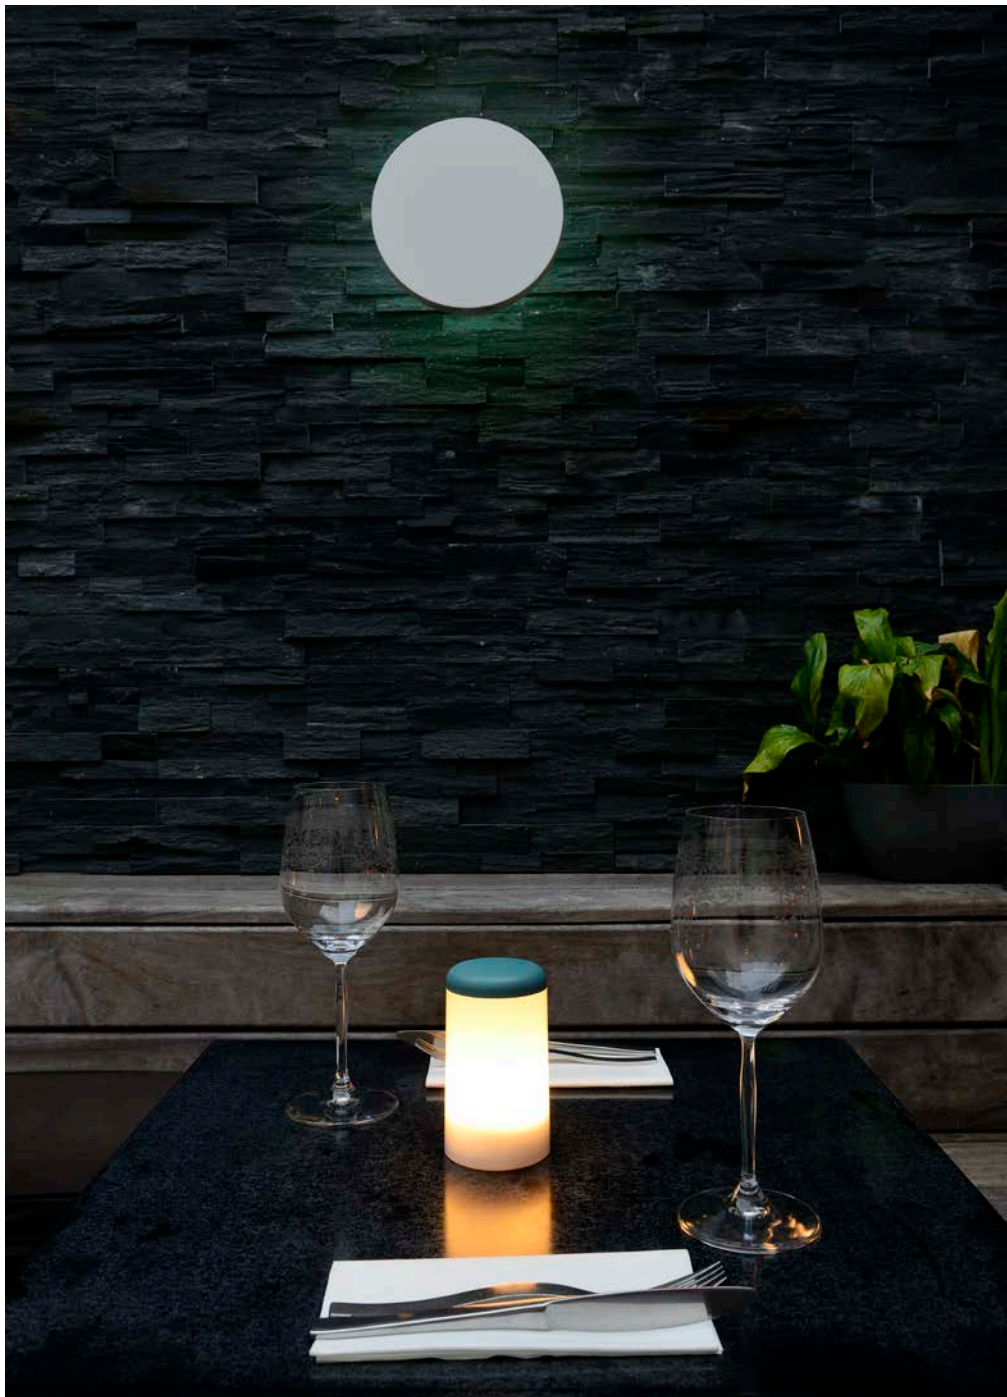

MOJO COLLECTION

TABLE LIGHTING

**WARM WHITE 2300 KELVIN + 2700 KELVIN + RGB INCLUDED
UP TO 94 HOURS OF LIGHT**

Indoor/outdoor product made of Polycarbonate (PC) with changeable multi-color covers, rainproof and shock resistant, each come with clip-on caps in 3 colors.

TOP FEATURES

- 25 preprogrammed colors
- 2 romantic candle flickering effect modes (yellow and orange)
- 2 ultra – slow enjoyable automatic mix modes showing 160 000 colors
- dimmer mode (4 steps)
- battery indicator
- automatic light shut when placed on charger
- color lock and anti-theft function (only with remote control)
- up to 94 hours of light with one recharge
- battery recharge: 7 hours
- waterproof IP52 (dust and rain resistant)
- remote included + pushbutton controlled on back side
- anti-glare
- all material (no rusting, no oxidizing, no decolorizing, high UV-protection)