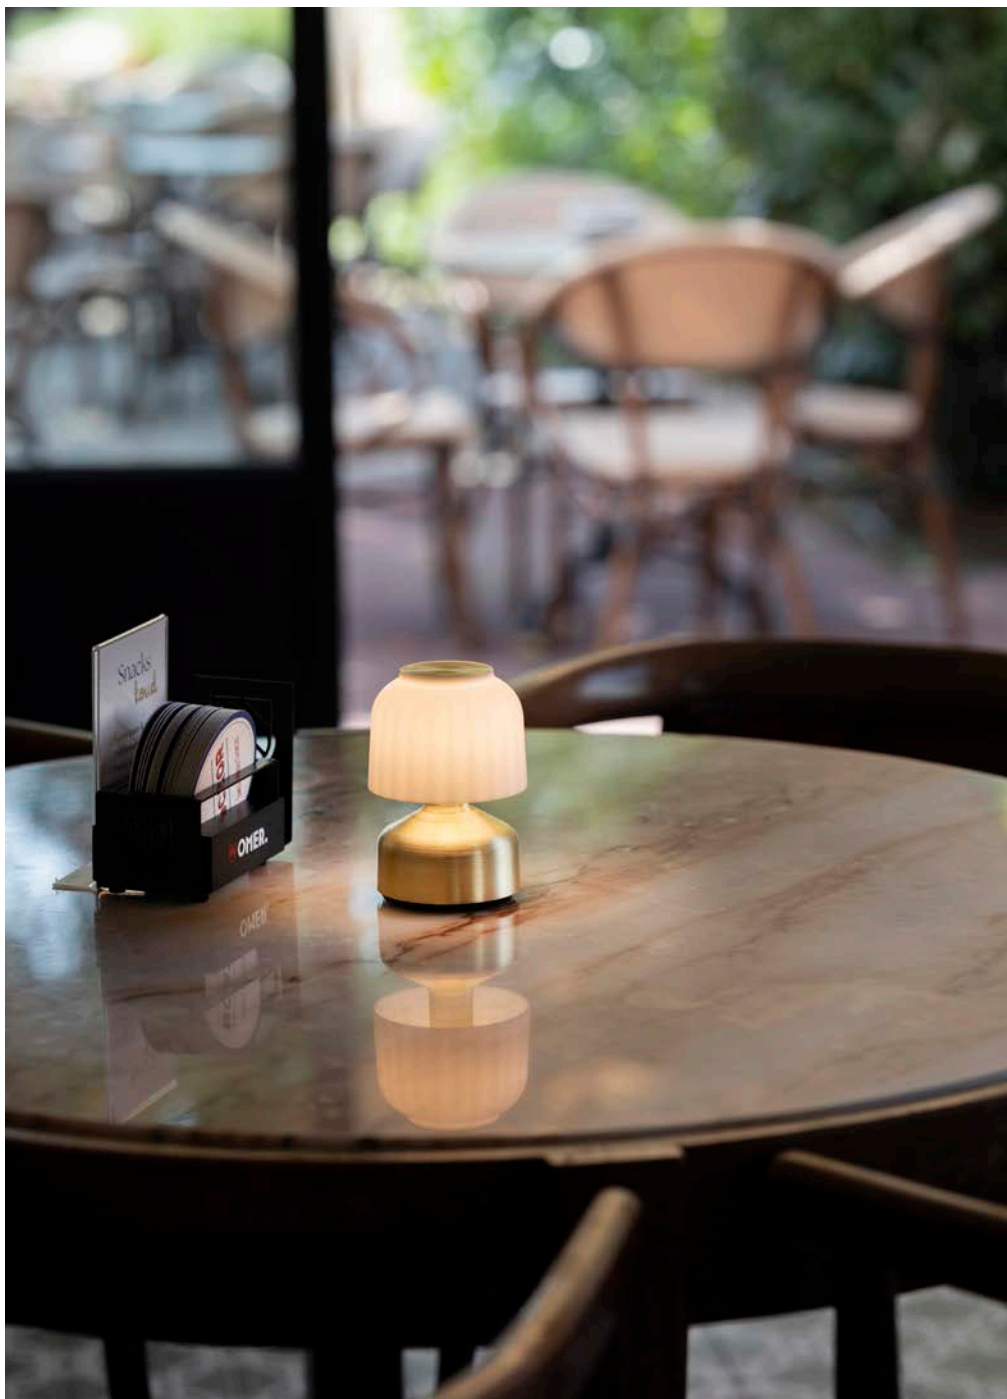

OFF WHITE
CODE: NOV-T-105

BLACK
CODE: NOV-T-106

SAND
CODE: NOV-T-107

MIMOSA COLLECTION

TABLE LIGHTING

**WARM WHITE 2300 KELVIN + 2700 KELVIN + RGB INCLUDED
UP TO 98 HOURS OF LIGHT**

Indoor/outdoor lamp available in several formations finished with deep-brushed anodizing OR mirror-polished powder coating, in combination with ceramic milky and coloured heads and with the ability to light-up warm white in both 2300 Kelvin and 2700 Kelvin.