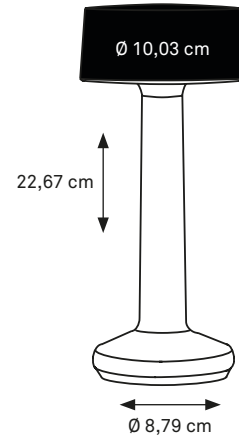

TABLE LIGHTING

MOMENTS COLLECTION

BOWL

CAP

CYLINDER

BOWL OPAL

CAP OPAL

CYLINDER OPAL

MATERIAL: ALUMINUM
IP 52 RATED

WARM WHITE 2700 KELVIN + RGB INCLUDED