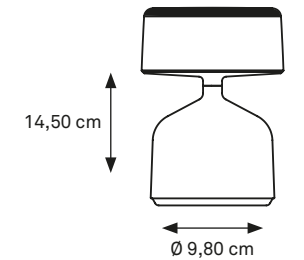

CYLINDER OPAL

MATERIAL: ALUMINUM
IP 52 RATED

WARM WHITE 2300 KELVIN + 2700 KELVIN + RGB INCLUDED