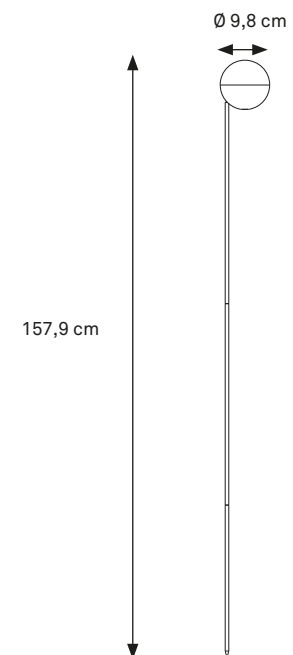

COPPER
CODE: SOL-006

STICKS

SOLARIS® COLLECTION

MATERIAL: ALUMINUM
IP 52 RATED

WARM WHITE 2300 KELVIN
+ 2700 KELVIN + RGB INCLUDED