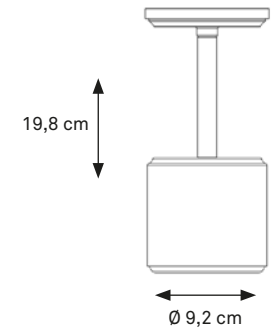

NOVA SMALL

MATERIAL: ALUMINUM
IP 52 RATED

WARM WHITE 2300 KELVIN + 2700 KELVIN + RGB INCLUDED