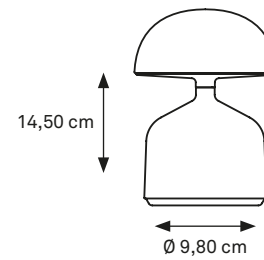

TABLE LIGHTING

DEMOISELLE SMALL COLLECTION

BOWL

CAP

CYLINDER

BOWL OPAL

CAP OPAL

CYLINDER OPAL