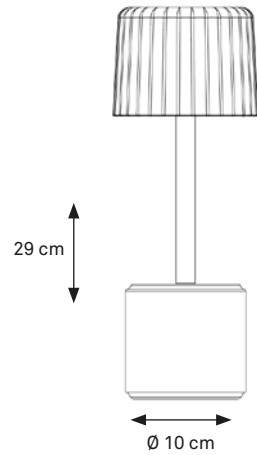

TABLE LIGHTING

COSMOS TALL COLLECTION

APOLLO TALL

VEGA TALL

ASTRA TALL

SIRIUS TALL

ORION TALL

NOVA TALL

MATERIAL: ALUMINUM
IP 52 RATED

WARM WHITE 2300 KELVIN + 2700 KELVIN + RGB INCLUDED