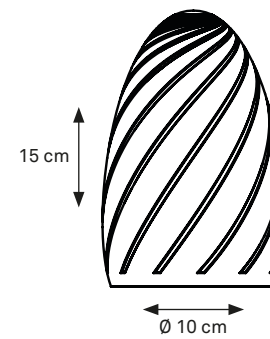

GHERKIN
CODE: 031