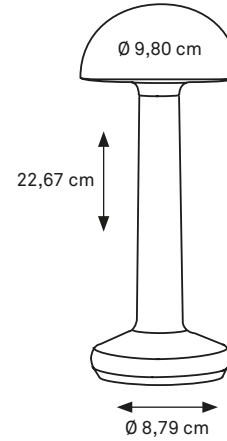

TABLE LIGHTING

MOMENTS COLLECTION

BOWL

CAP

CYLINDER

BOWL OPAL

CAP OPAL

CYLINDER OPAL

MATERIAL: ALUMINUM
IP 52 RATED

WARM WHITE 2700 KELVIN + RGB INCLUDED