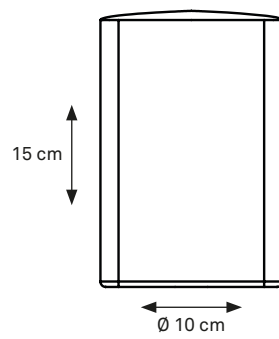

CUBIC
CODE: 022