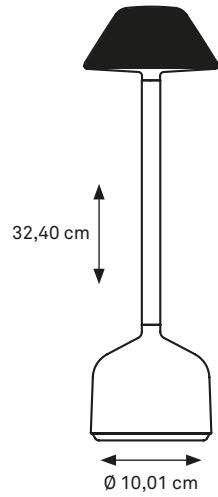

TABLE LIGHTING

DEMOISELLE TALL COLLECTION

BOWL

CAP

CYLINDER

BOWL OPAL

CAP OPAL

CYLINDER OPAL

MATERIAL: ALUMINUM
IP 52 RATED

WARM WHITE 2300 KELVIN + 2700 KELVIN + RGB INCLUDED