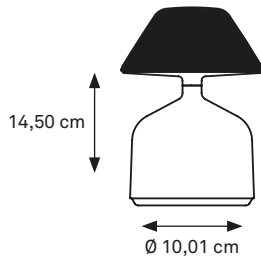

TABLE LIGHTING

DEMOISELLE SMALL COLLECTION

BOWL

CAP

CYLINDER

BOWL OPAL

CAP OPAL

CYLINDER OPAL

MATERIAL: ALUMINUM
IP 52 RATED

WARM WHITE 2300 KELVIN + 2700 KELVIN + RGB INCLUDED