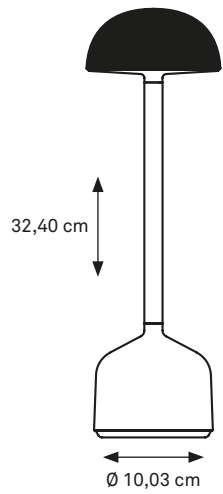

TABLE LIGHTING

DEMOISELLE TALL COLLECTION

BOWL