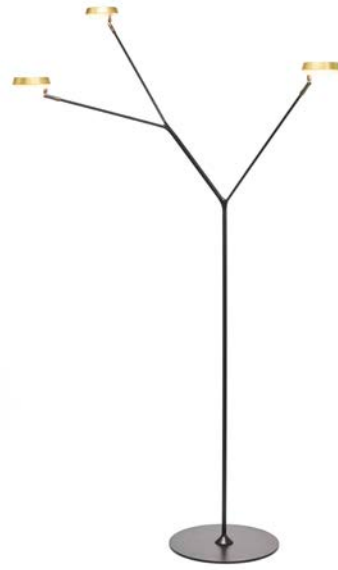

MIRAI® TABLE LAMP

TREE LAMP

MIRAI® COLLECTION

MATERIAL: ALUMINUM
IP 52 RATED

WARM WHITE 2300 KELVIN
+ 2700 KELVIN + RGB INCLUDED

BLACK
CODE: MIR-301

BLACK – GOLD
CODE: MIR-315

BLACK – OFF WHITE
CODE: MIR-316