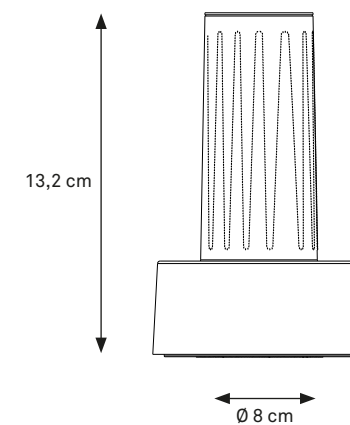

TABLE LIGHTING

VIVA COLLECTION

VIVA

CODE: VIVA

WARM WHITE 2300 KELVIN
+ 2700 KELVIN
+ RGB INCLUDED

MATERIAL: PC
IP 52 RATED