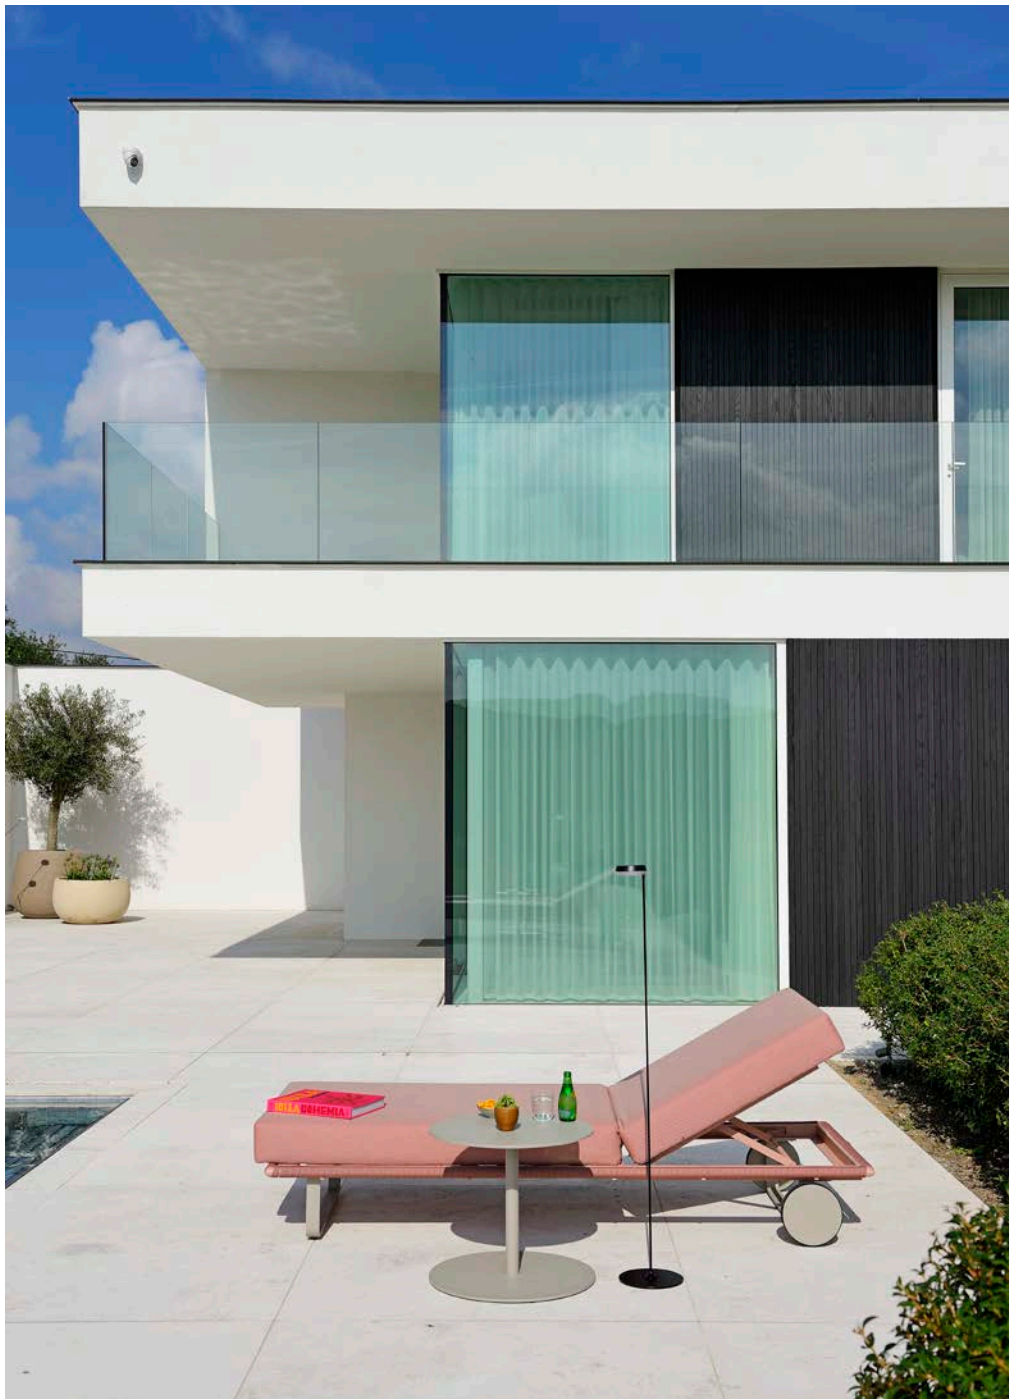

BLACK
CODE: MIR-401

BLACK – GOLD
CODE: MIR-415