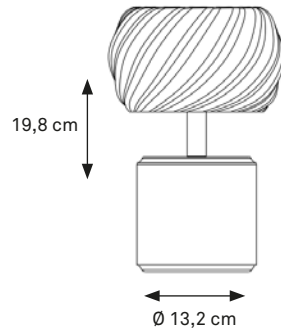

ASTRA SMALL