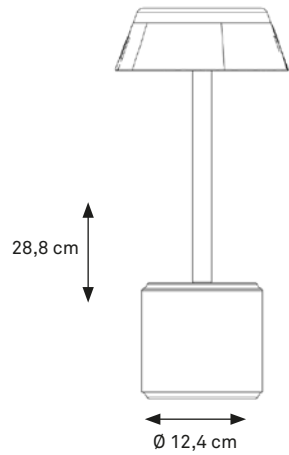

TABLE LIGHTING

COSMOS TALL COLLECTION

APOLLO TALL