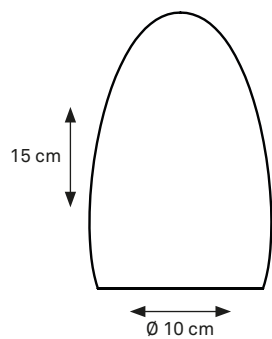

TABLE LIGHTING

TEBUR COLLECTION

BULLIT
CODE: 020