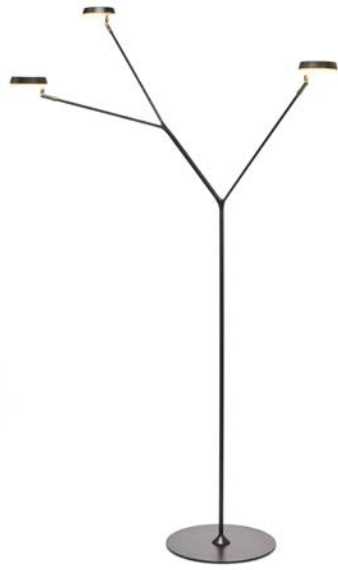

MIRAI® TABLE LAMP

TREE LAMP

MIRAI® COLLECTION

MATERIAL: ALUMINUM
IP 52 RATED

WARM WHITE 2300 KELVIN
+ 2700 KELVIN + RGB INCLUDED

BLACK
CODE: MIR-301

BLACK – GOLD
CODE: MIR-315

BLACK – OFF WHITE
CODE: MIR-316