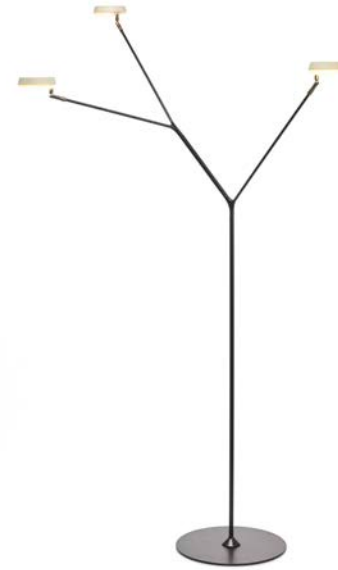

MIRAI® TABLE LAMP

TREE LAMP

MIRAI® COLLECTION

MATERIAL: ALUMINUM
IP 52 RATED

WARM WHITE 2300 KELVIN
+ 2700 KELVIN + RGB INCLUDED

BLACK
CODE: MIR-301

BLACK – GOLD
CODE: MIR-315

BLACK – OFF WHITE
CODE: MIR-316