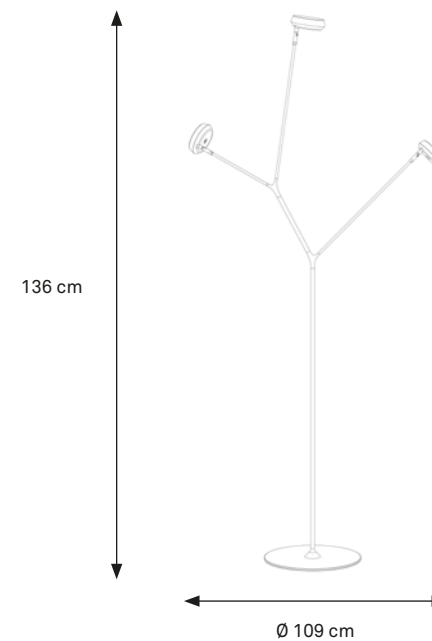

TREE LAMP

MIRAI® COLLECTION

MATERIAL: ALUMINUM
IP 52 RATED

WARM WHITE 2300 KELVIN
+ 2700 KELVIN + RGB INCLUDED