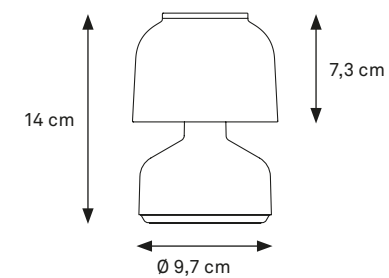

TABLE LIGHTING

MIMOSA COLLECTION

MATERIAL: ALUMINUM
IP 52 RATED

WARM WHITE 2300 KELVIN
+ 2700 KELVIN
+ RGB INCLUDED