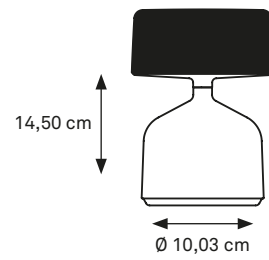

TABLE LIGHTING

DEMOISELLE SMALL COLLECTION

BOWL

CAP

CYLINDER

BOWL OPAL

CAP OPAL

CYLINDER OPAL

MATERIAL: ALUMINUM
IP 52 RATED

WARM WHITE 2300 KELVIN + 2700 KELVIN + RGB INCLUDED