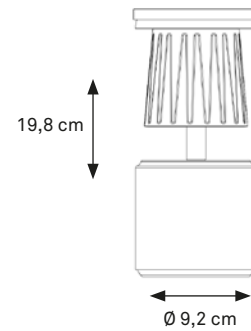

SIRIUS SMALL