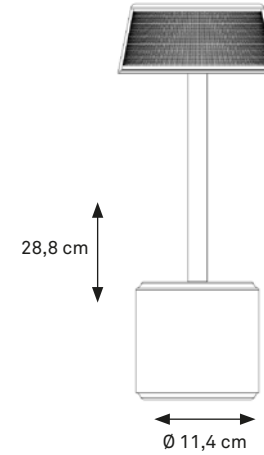

TABLE LIGHTING

COSMOS TALL COLLECTION

APOLLO TALL

VEGA TALL

ASTRA TALL

SIRIUS TALL

ORION TALL

NOVA TALL

MATERIAL: ALUMINUM
IP 52 RATED

WARM WHITE 2300 KELVIN + 2700 KELVIN + RGB INCLUDED