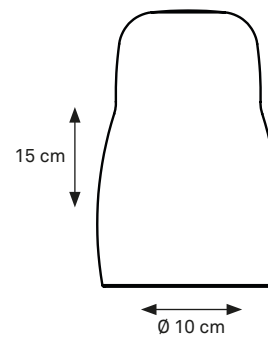

MATROUSHKA
CODE: 030