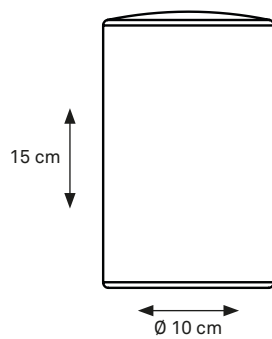

CYLINDRO
CODE: 021