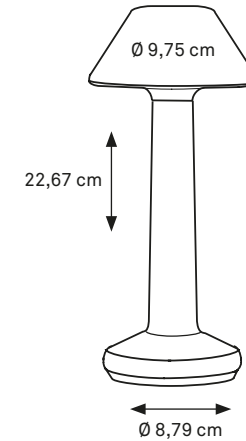

TABLE LIGHTING

MOMENTS COLLECTION

BOWL

CAP

CYLINDER

BOWL OPAL

CAP OPAL

CYLINDER OPAL

MATERIAL: ALUMINUM
IP 52 RATED

WARM WHITE 2700 KELVIN + RGB INCLUDED