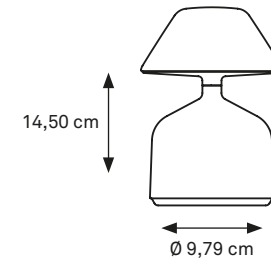

TABLE LIGHTING

DEMOISELLE SMALL COLLECTION

BOWL

CAP

CYLINDER

BOWL OPAL

CAP OPAL

CYLINDER OPAL

MATERIAL: ALUMINUM
IP 52 RATED

WARM WHITE 2300 KELVIN + 2700 KELVIN + RGB INCLUDED