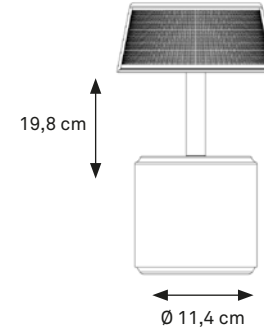

ORION SMALL