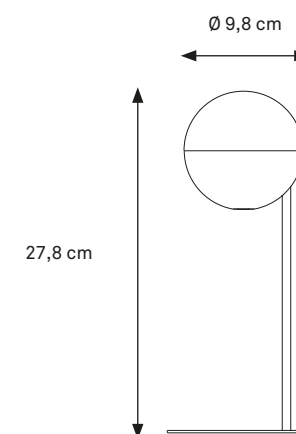

TABLE LAMP SOLARIS® COLLECTION

MATERIAL: ALUMINUM
IP 52 RATED

WARM WHITE 2300 KELVIN
+ 2700 KELVIN + RGB INCLUDED