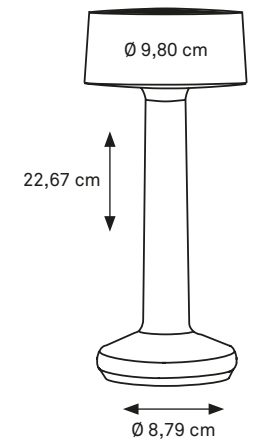

CYLINDER OPAL

MATERIAL: ALUMINUM
IP 52 RATED

WARM WHITE 2700 KELVIN + RGB INCLUDED