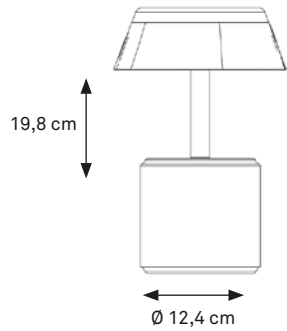

TABLE LIGHTING

COSMOS SMALL COLLECTION

APOLLO SMALL