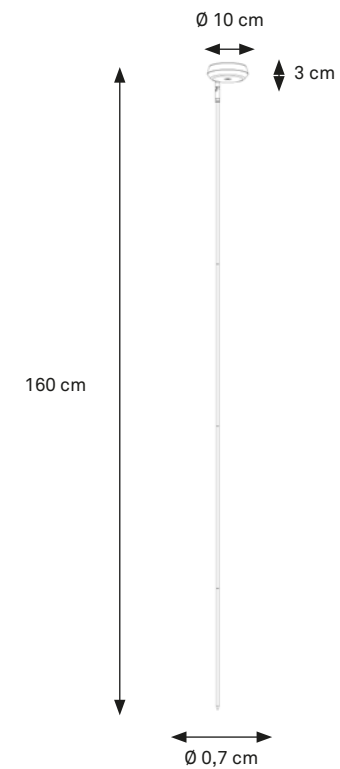

STICKS

MIRAI® COLLECTION

MATERIAL: ALUMINUM
IP 52 RATED

WARM WHITE 2300 KELVIN
+ 2700 KELVIN + RGB INCLUDED