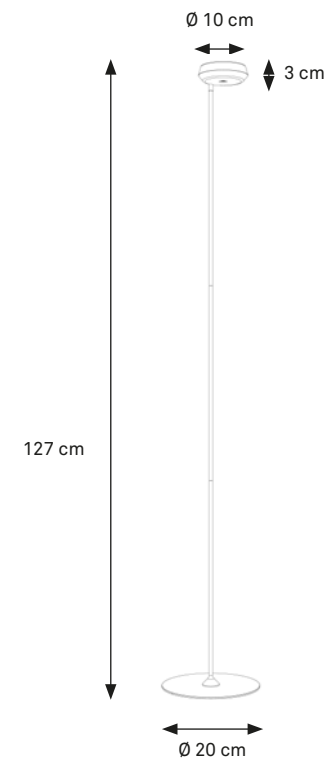

BLACK – SAND
CODE: MIR-417

STANDING LAMP

MIRAI® COLLECTION

MATERIAL: ALUMINUM
IP 52 RATED

WARM WHITE 2300 KELVIN
+ 2700 KELVIN + RGB INCLUDED