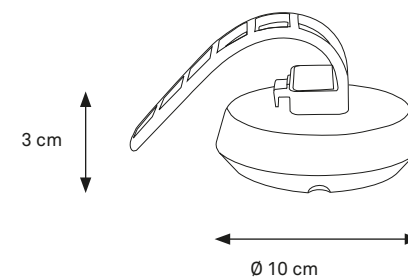

BLACK – SAND
CODE: MIR-317

BLACK
CODE: MIR-501

MATERIAL: PVC
IP 52 RATED

WARM WHITE 2300 KELVIN
+ 2700 KELVIN + RGB INCLUDED