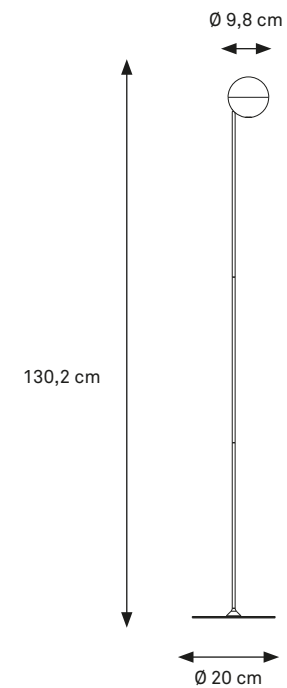

COPPER
CODE: SOL-419

STANDING LAMP

SOLARIS® COLLECTION

MATERIAL: ALUMINUM
IP 52 RATED

WARM WHITE 2300 KELVIN
+ 2700 KELVIN + RGB INCLUDED