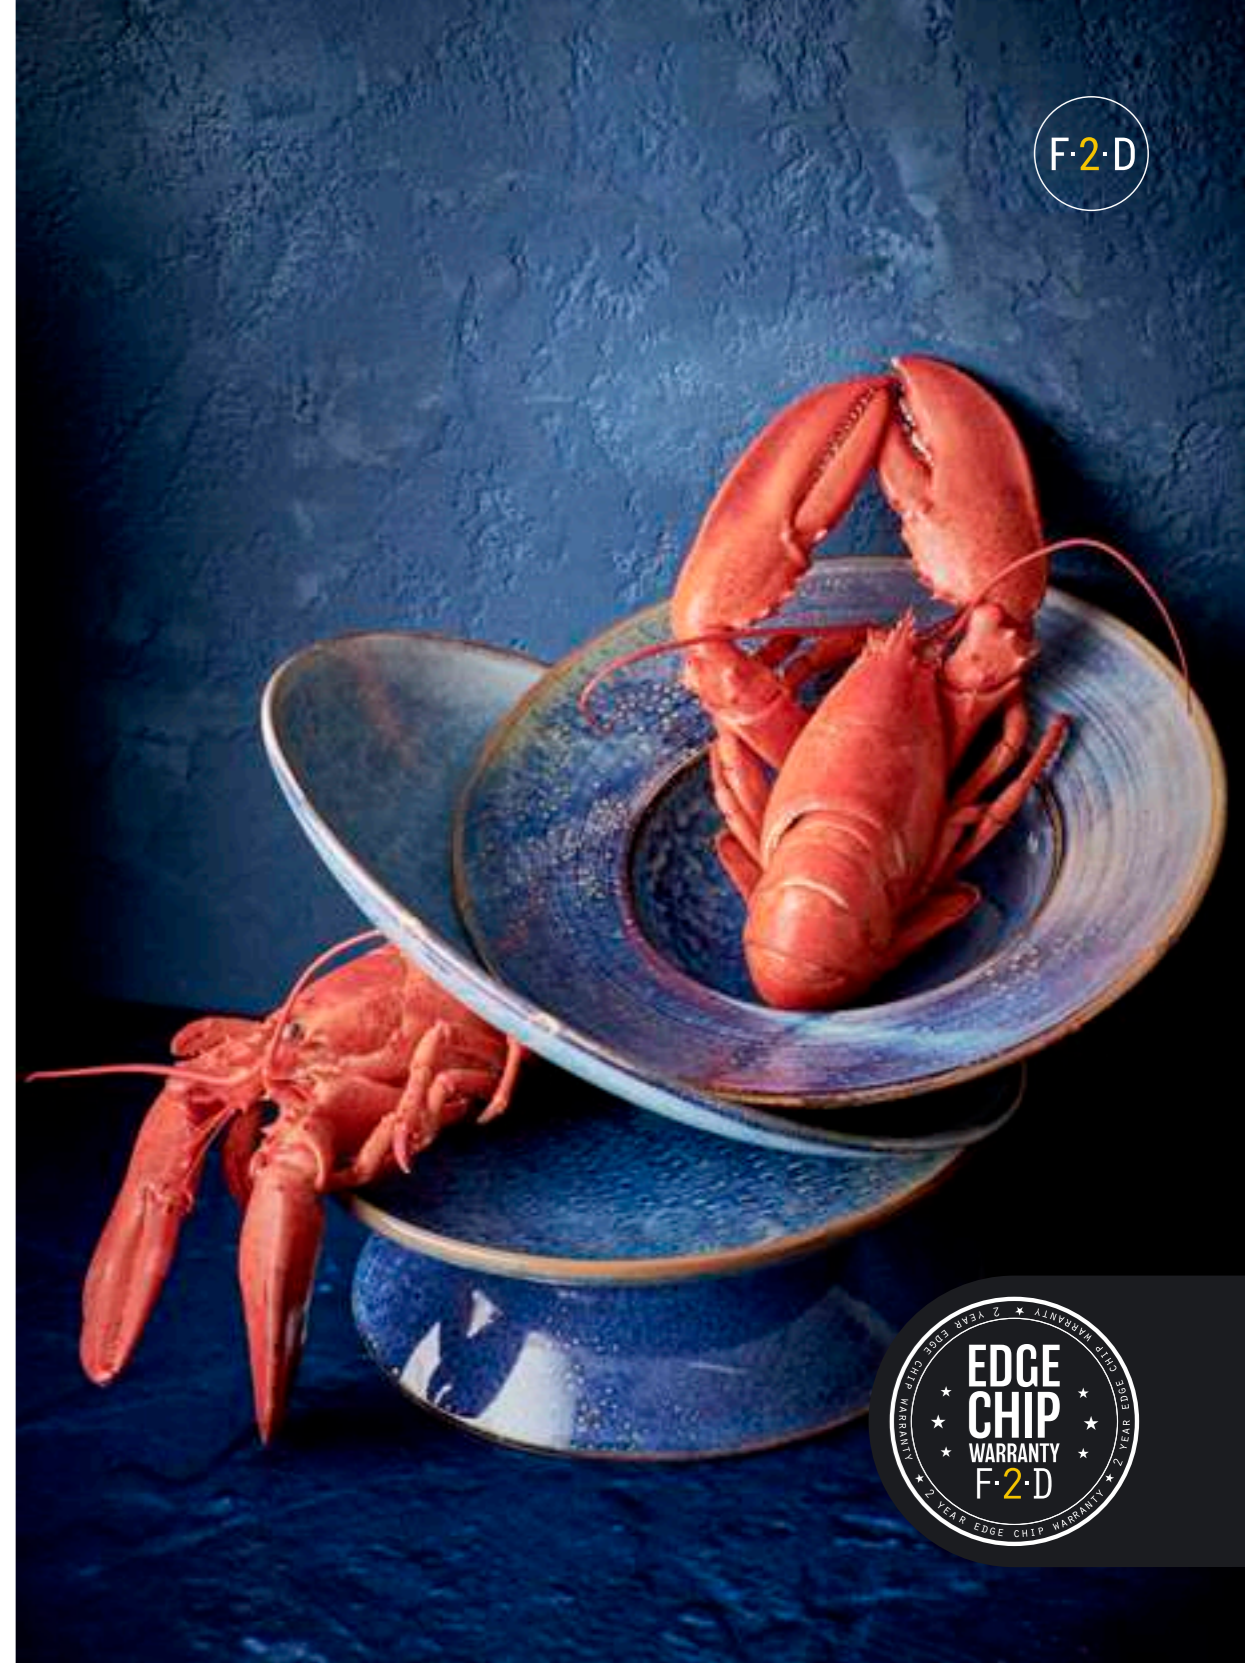

Nova

An artist's painting

Immerse yourself in the canvas of an artist with Nova. This porcelain tableware collection commands attention with its distinctive shades of blue and brown. Each piece features a unique hue, varying in intensity between blue and brown due to the reactive glazing process during production. This ensures that while no two

products are identical, they harmoniously complement each other, fostering a dynamic table arrangement. Crafted from high-quality porcelain, Nova guarantees durability and resilience. Infuse vibrancy into your dining experience with Nova's vivid colours, elevating every dish with cheerfulness and charm.