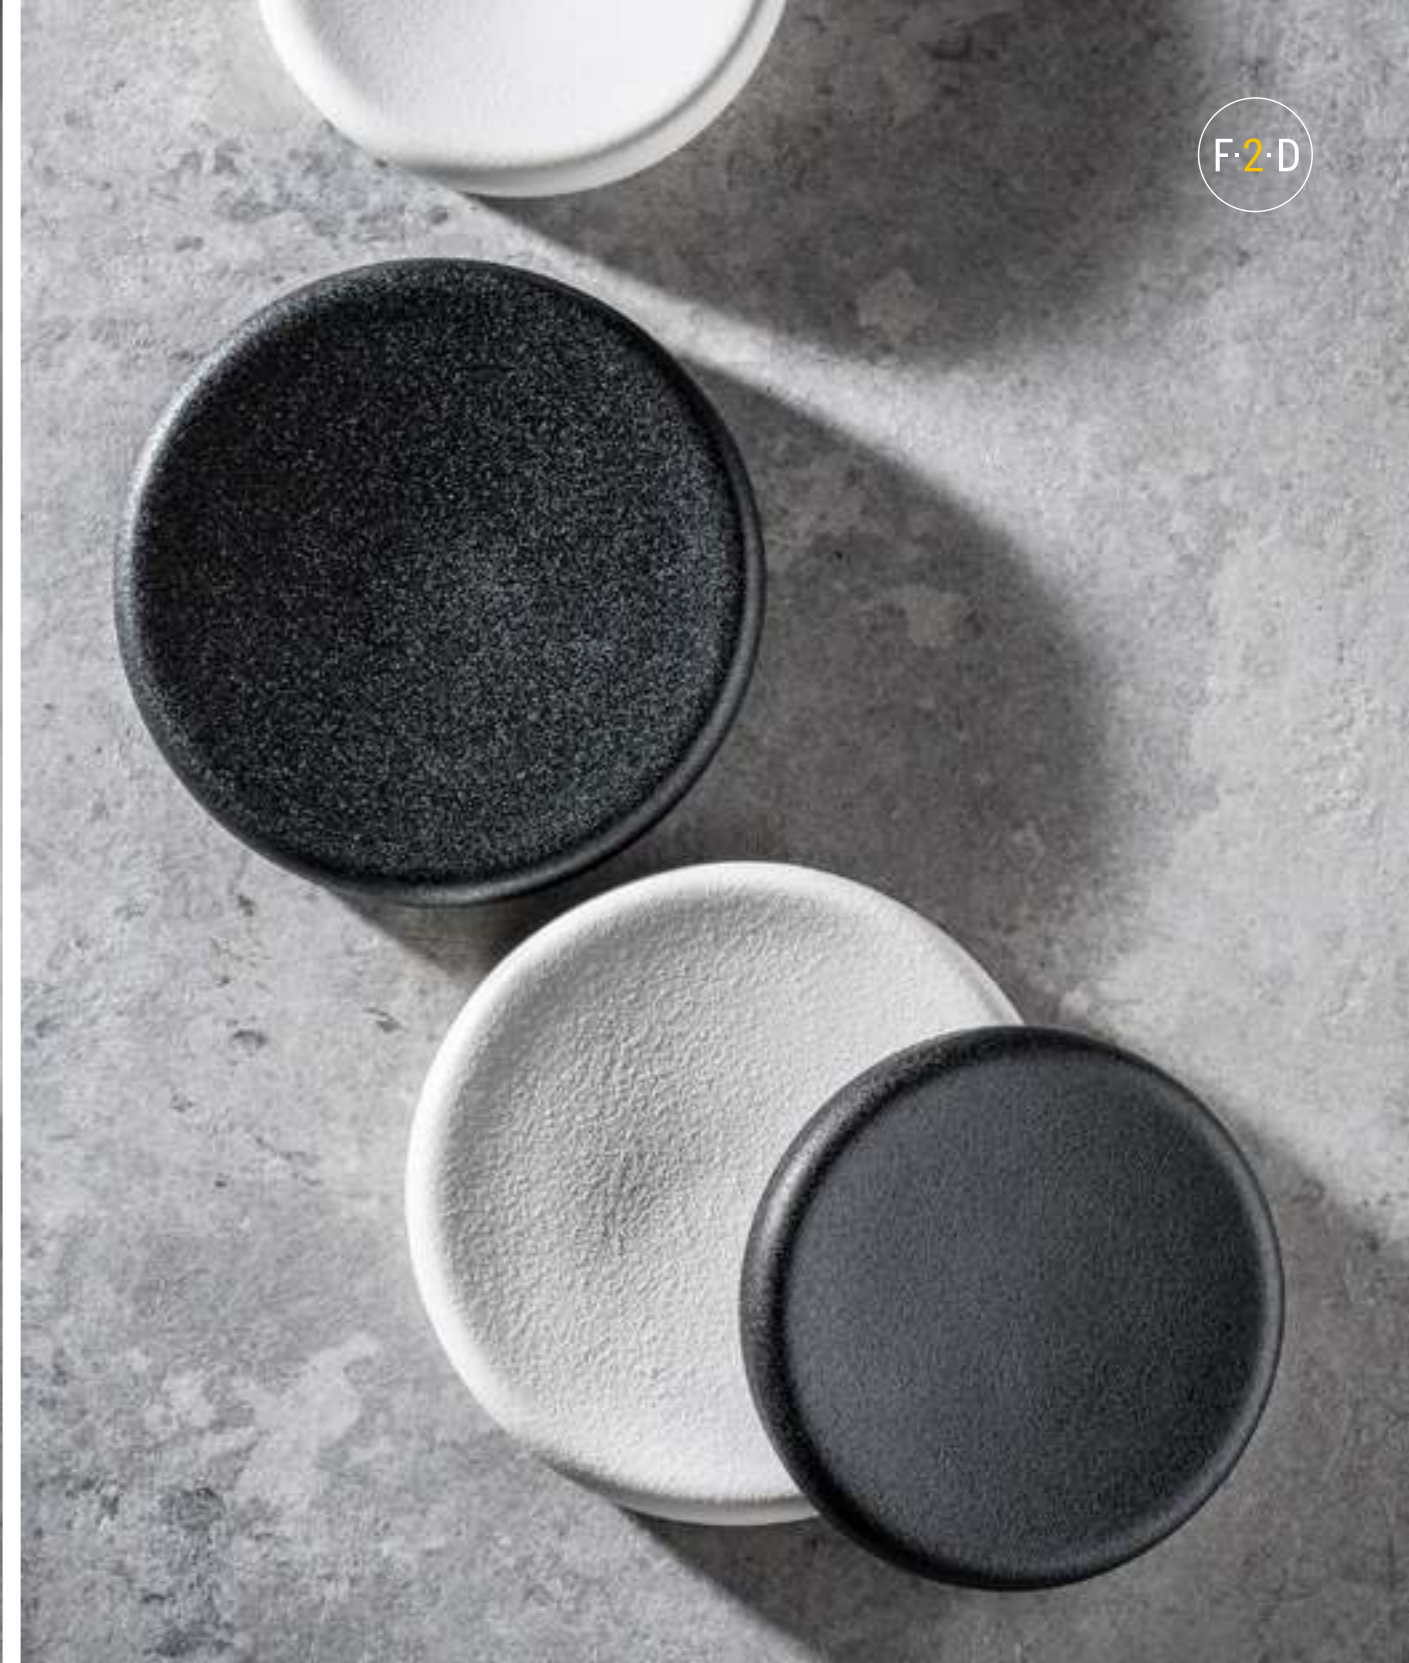

Dusk

Multifunctional tableware

Our Asian-inspired Dusk collection, renowned for its textured surface and satin finish. Each piece of this timeless porcelain tableware is crafted to be durable, and exceptionally hard-wearing.

Dusk showcases creative designs in unique and contemporary shapes, enhancing every dining experience with a touch of sophistication and exclusivity.