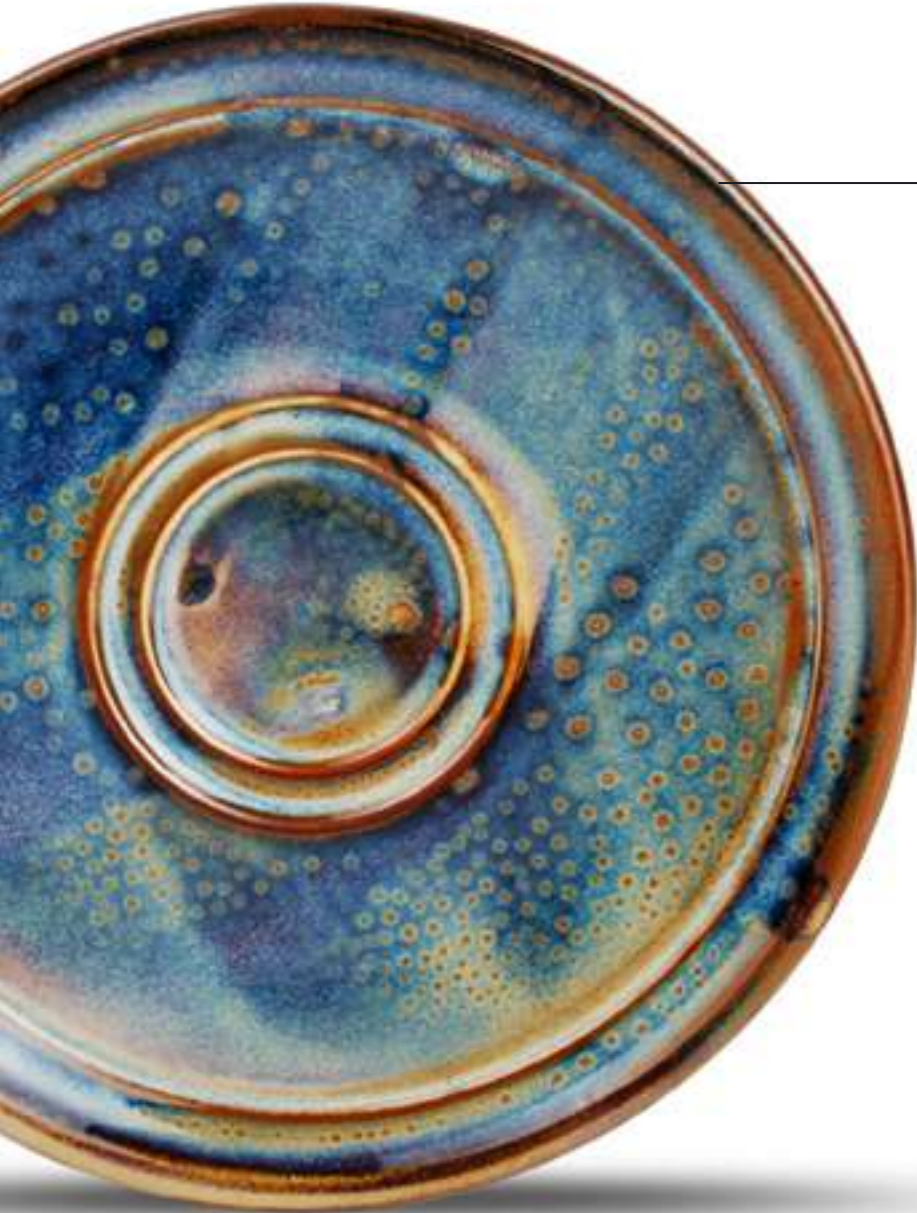

Universal saucer

The universal design ensures that the saucer fits perfectly with the following items: bowl/mocha cup 6,5cl, mocha cup 9cl, cup 19cl, cup 28cl and mug 28cl.

The universal saucer is currently available for ranges: Curvo, Escura, Nova, Grey Ceres, Black Ceres, Usko and Volta. Mix and match as you wish.