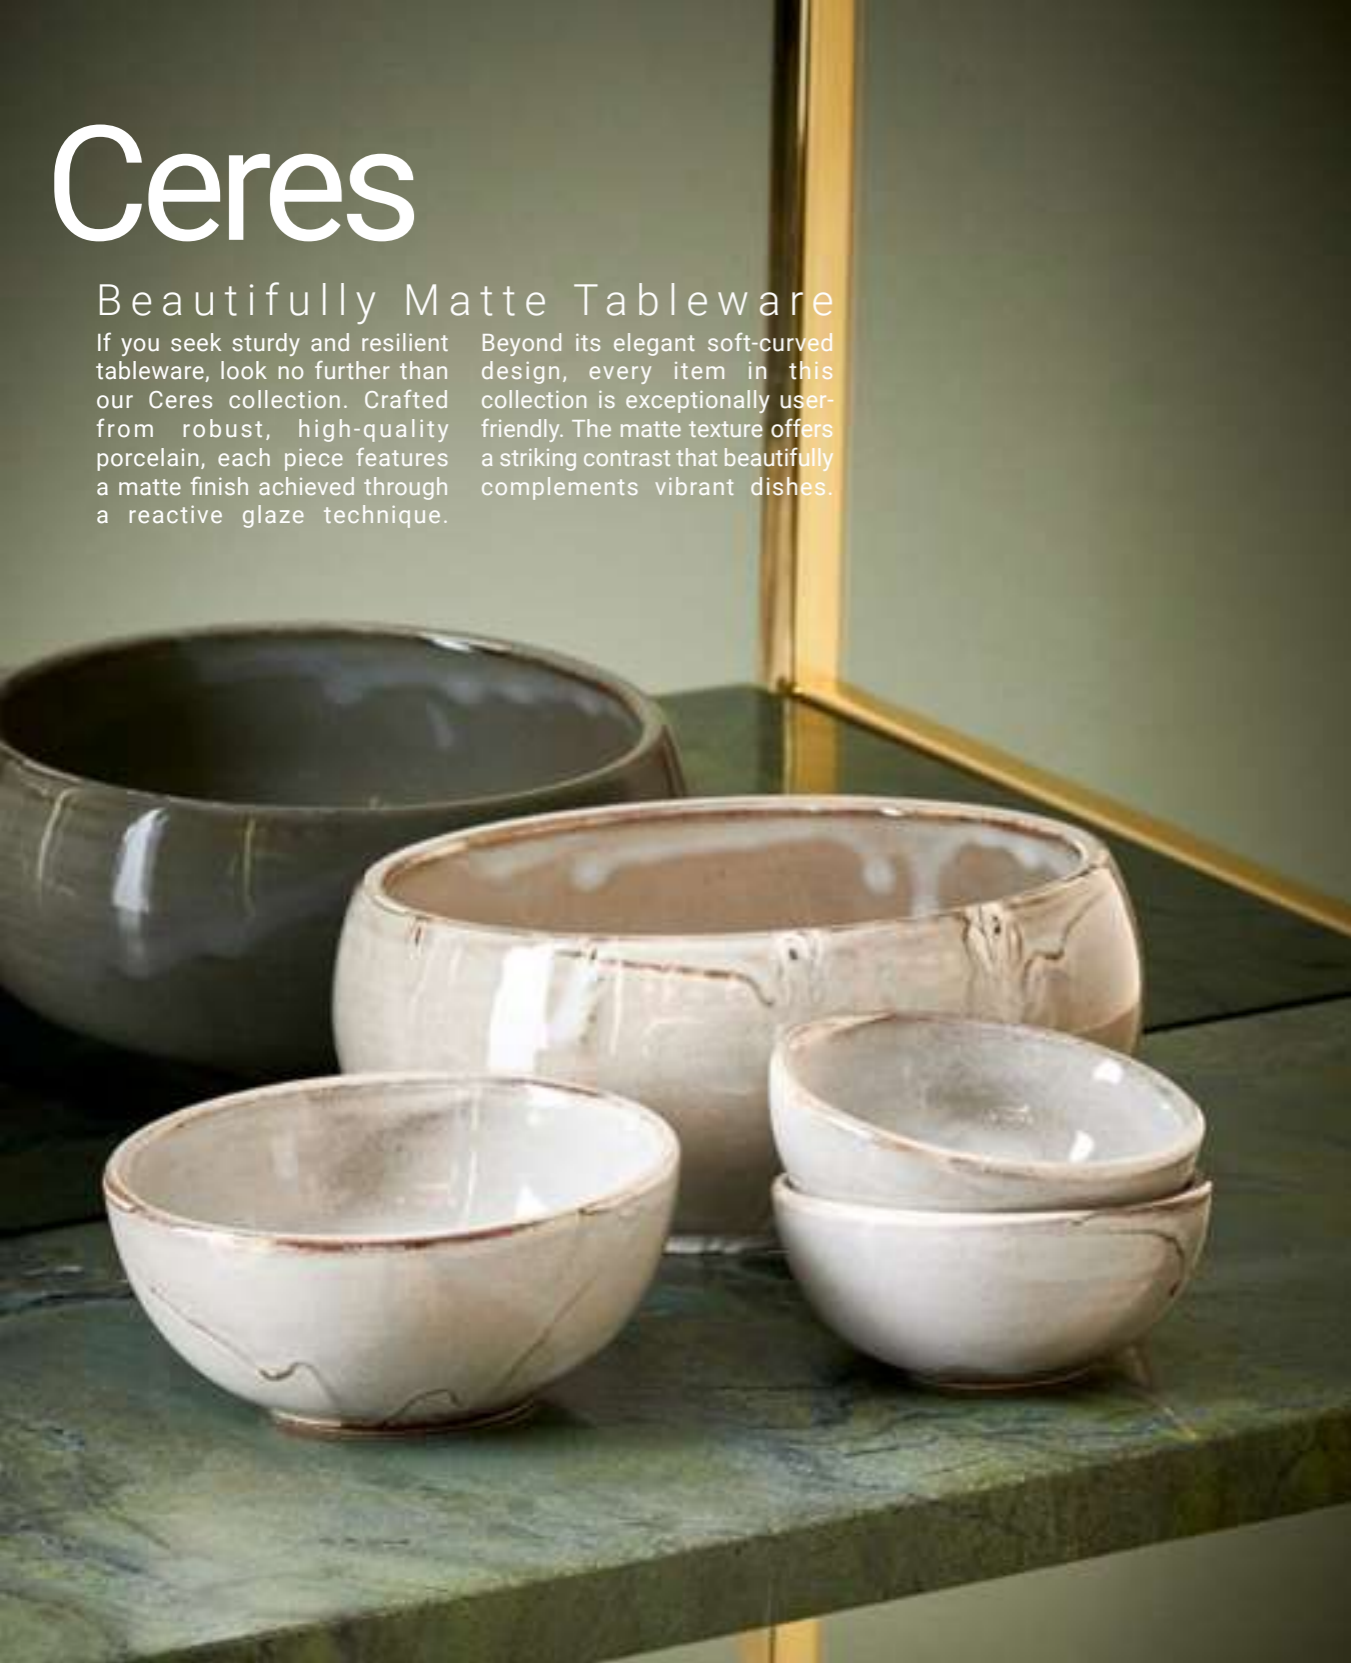

Ceres

Beautifully Matte Tableware

If you seek sturdy and resilient tableware, look no further than our Ceres collection. Crafted from robust, high-quality porcelain, each piece features a matte finish achieved through a reactive glaze technique.

Beyond its elegant soft-curved design, every item in this collection is exceptionally user-friendly. The matte texture offers a striking contrast that beautifully complements vibrant dishes.