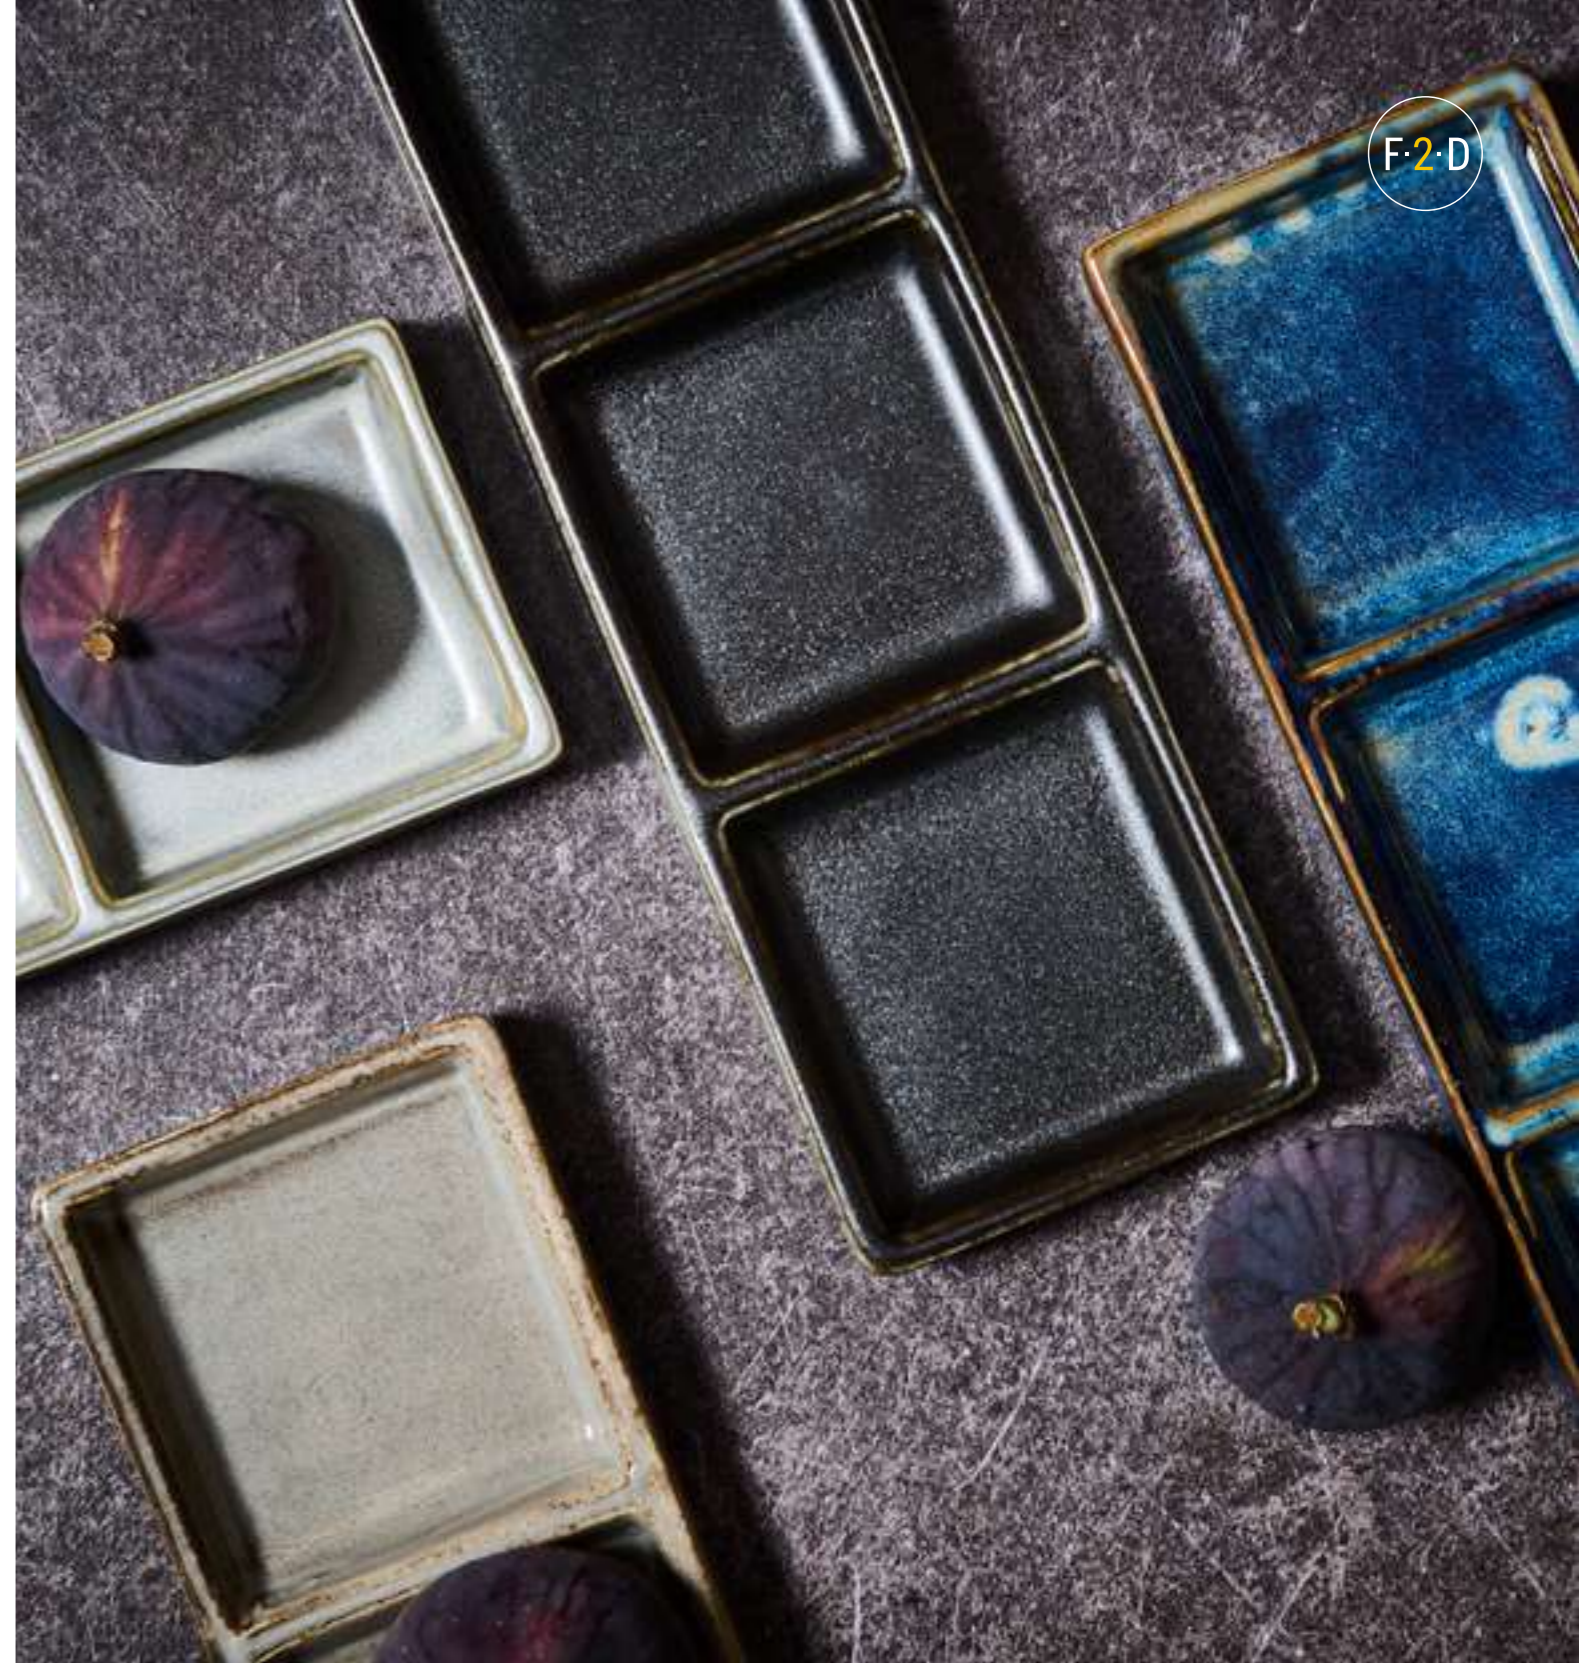

Apero

Did someone say apero time?

Fine2Dine has united its bestselling collections Ceres, Nova and Usko into a complementary aperitif range consisting of several sophisticated plates, serving dishes and bowls.

Moreover, these durable and high-quality porcelain products are finished with a reactive glaze, making each item unique. This allows all these items to be perfectly combined. In short, this apero collection is undoubtedly a must-have for any festive occasion.