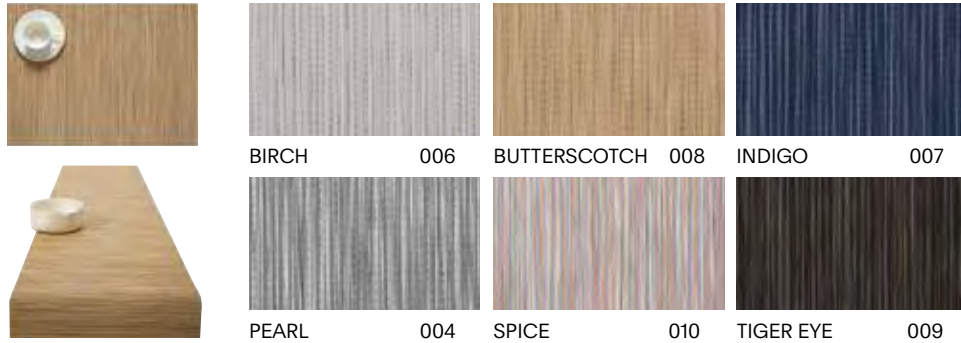

Rib Weave™

Custom Sizes Available

SHAPE

SIZE

14" x 19" 36 x 48 cm
 14" x 72" 36 x 183 cm
 Custom only.
 Custom only.
 Custom only.
 Custom only.

STYLE - COLOR

100136 - ---
 100711 - ---
 100828 - ---
 100242 - ---
 100297 - ---
 100784 - ---