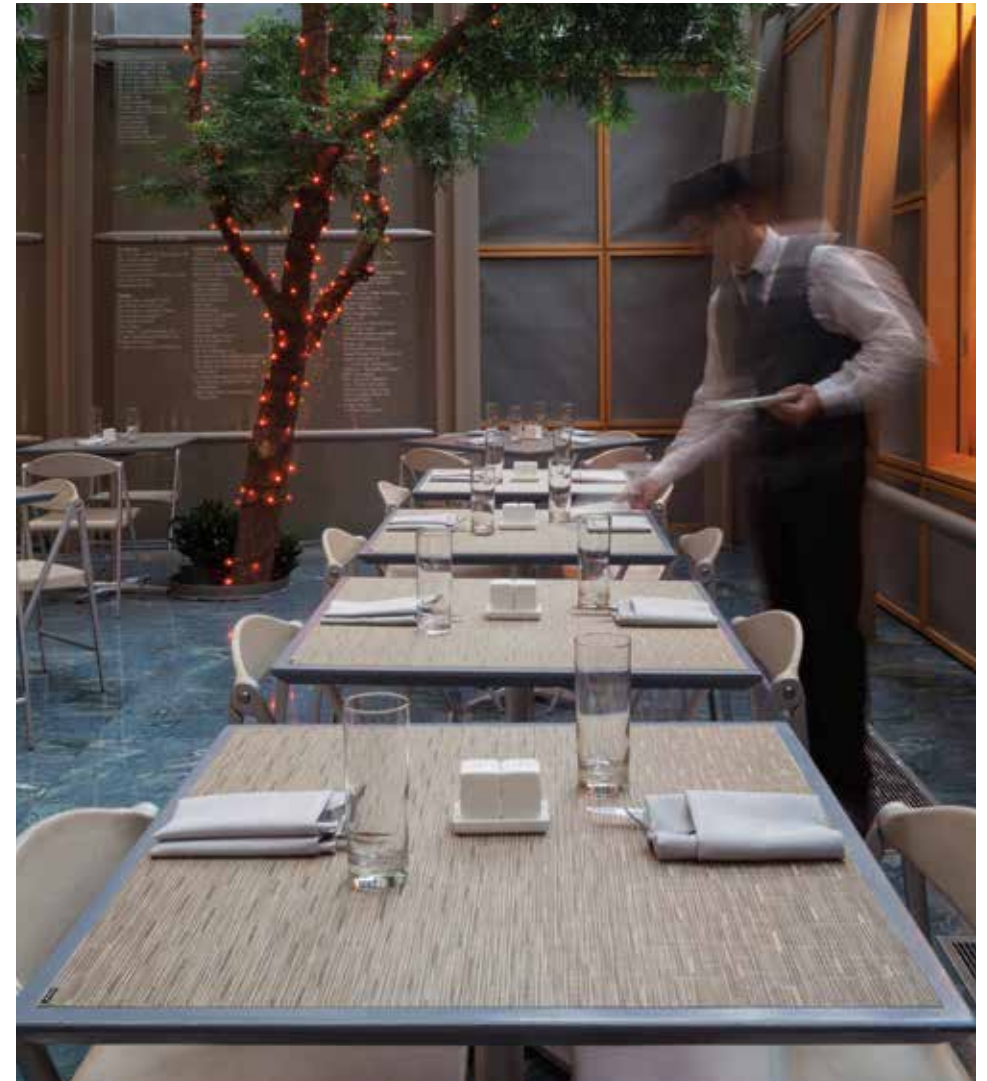

BAMBOO, Dune. Garden Court Café at Asia Society, New York NY, USA