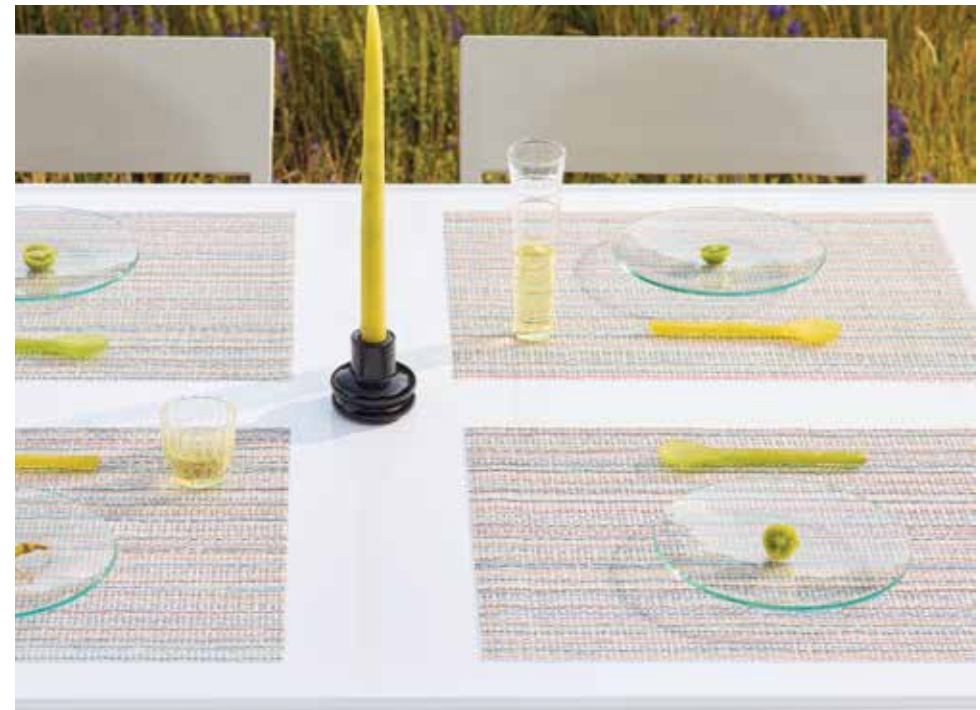

STYLE - COLOR

- 100124 - ---
- 100429 - ---
- 100125 - ---
- 100240 - ---
- 100290 - ---

LATTICE, Sorbet