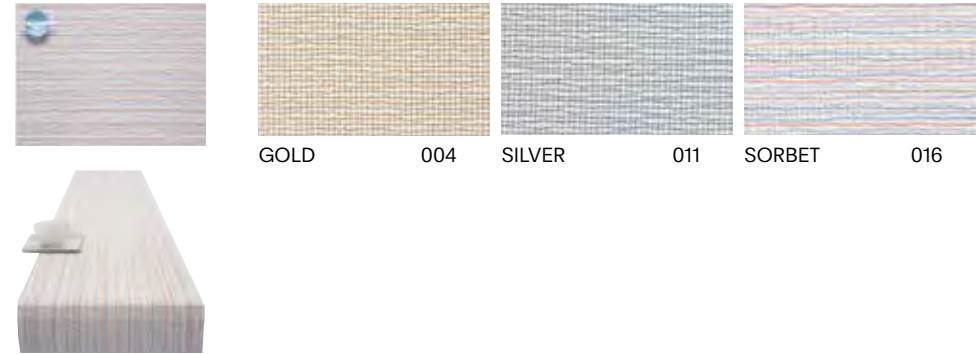

STYLE - COLOR

- 101023 - ---
- 101024 - ---
- ---
- 101016 - ---
- 101028 - ---

FOXTAIL, Honey

Lattice™

Limited Customization Available

SHAPE

- Rectangle
- Compact Rectangle
- Runner
- Custom Coasters, unbacked
- Custom Table Mat