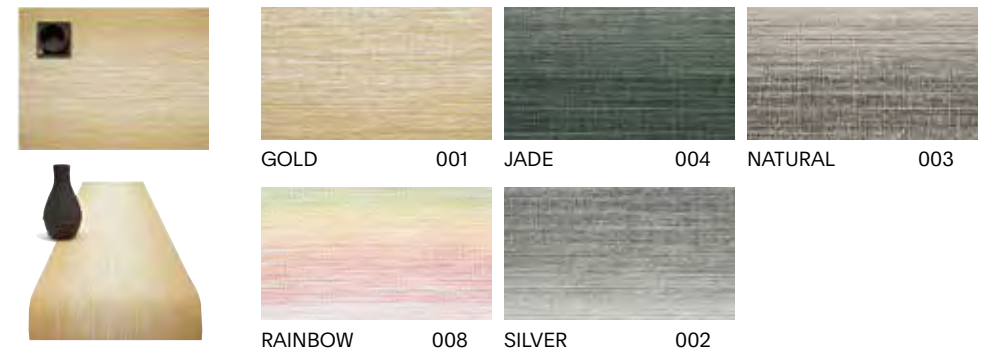

Ombre™

© 2017 Chilewich

Limited Customization Available

SHAPE

- Rectangle
- Runner
- Custom Coasters, felt-backed (MOQ 200 ea.) or unbacked
- Custom Table Mat
- Worktop

SIZE

- 14" x 19" 36 x 48 cm
- 14" x 72" 36 x 183 cm
- Custom only.
- Custom only.
- Custom only.

STYLE - COLOR

- 100455 - ---
- 100457 - ---
- ---
- 100472 - ---
- 100755 - ---