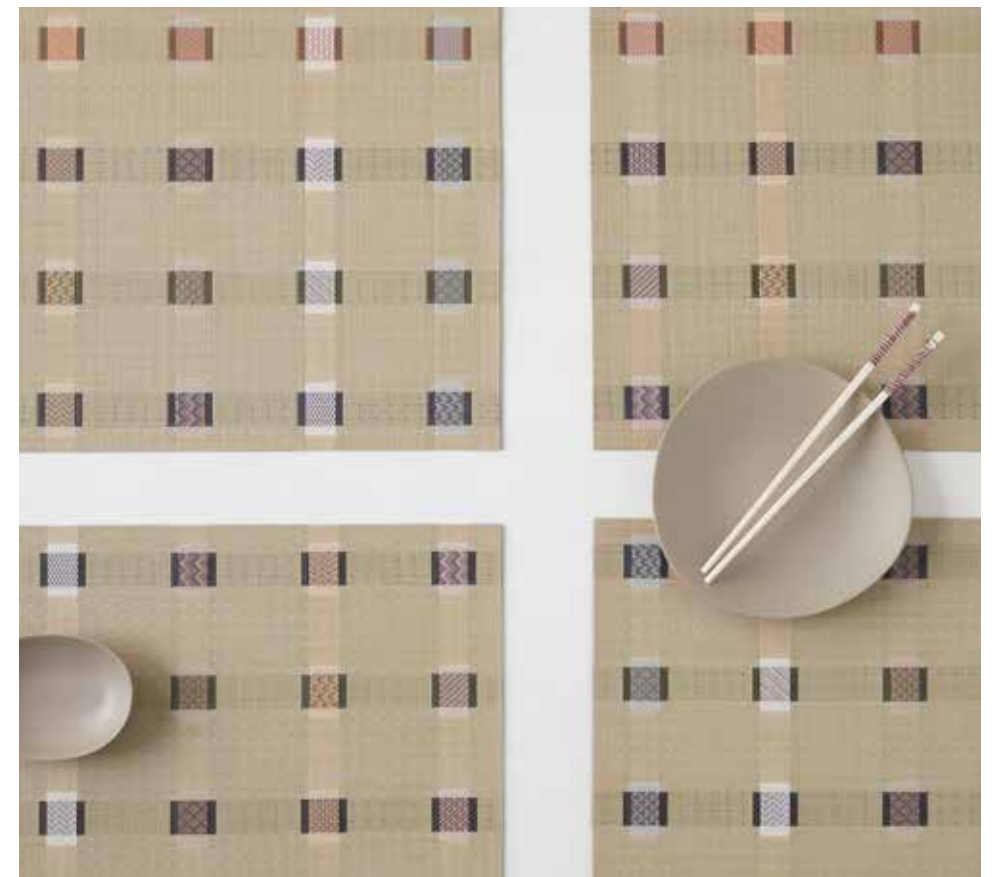

Sampler™

© 2022 Chilewich

Not Available for Customization

SHAPE

SIZE

14" x 19" 36 x 48 cm
 14" x 72" 36 x 183 cm

STYLE - COLOR

100762 - ---
 100763 - ---