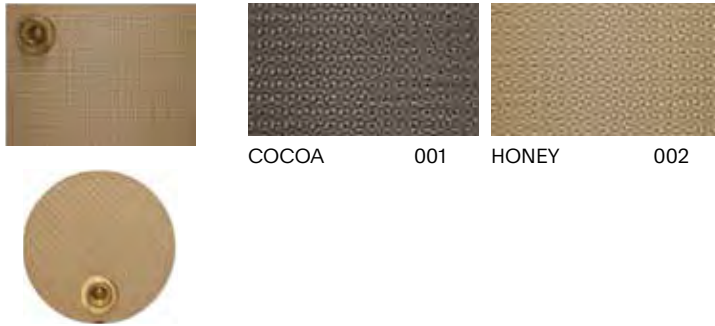

Origami™

Custom Sizes Available